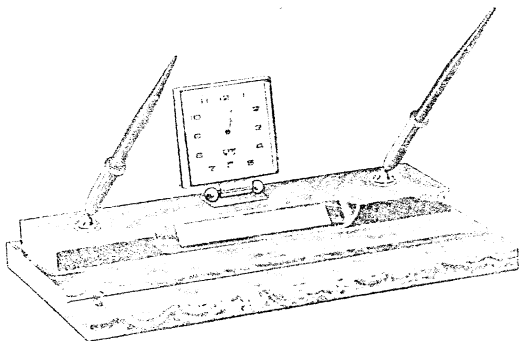

6 1/2 x 13"

12004S
SPANISH ONYX
With (2) B121SKD White Dot Pens $120.00
With B5SKD Pen, Pencil or ballpoint (any two) 105.00
(Includes No. 591-8 Day Perpetual Date & Day Clock)